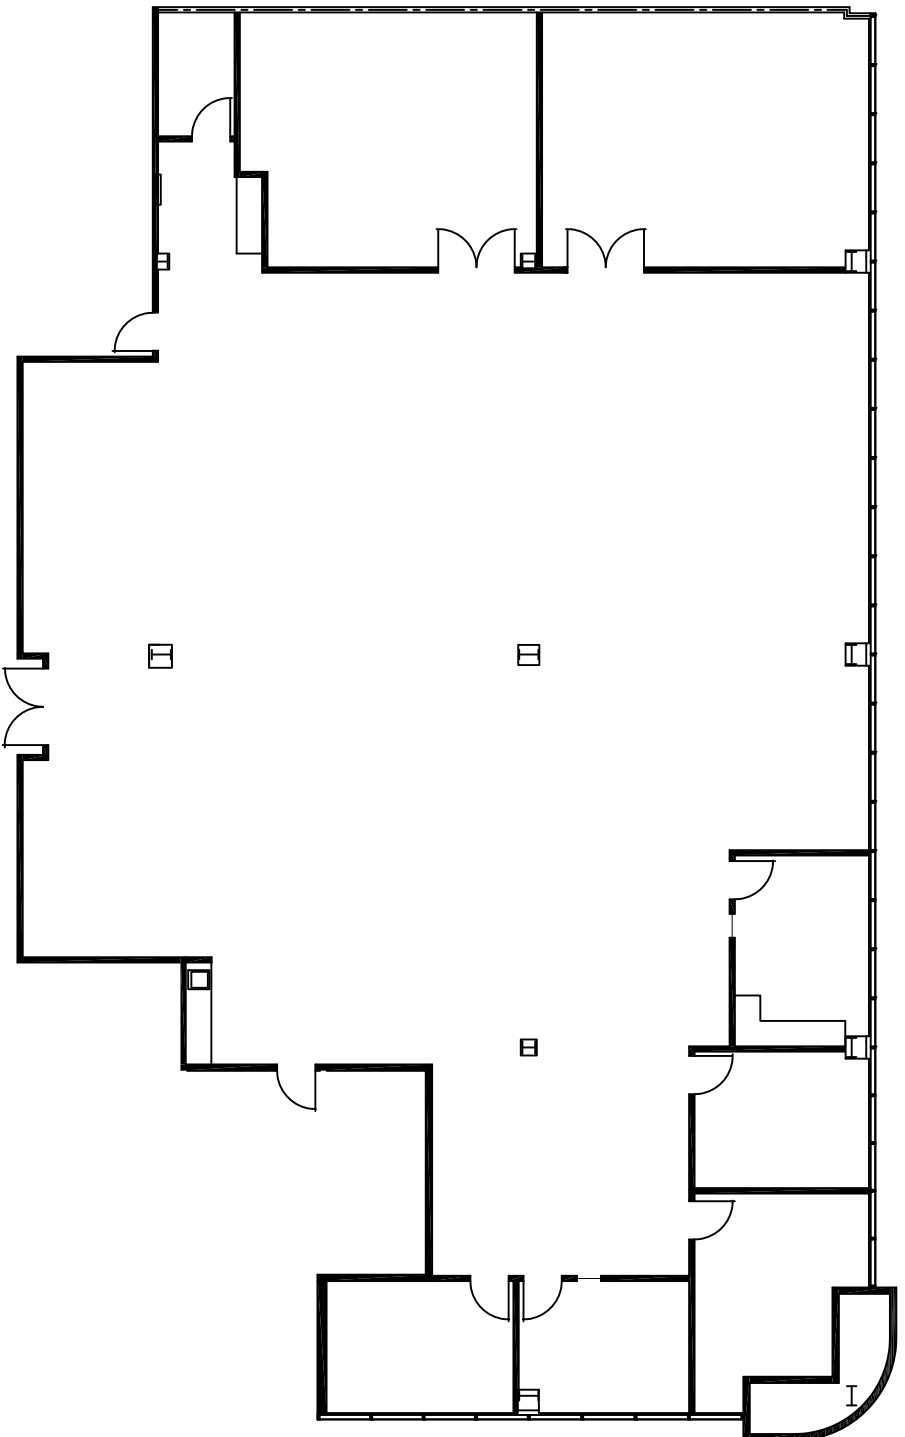

**BAYLAND**  
2953 BUNKER HILL LANE  
SANTA CLARA, CA 95054

**BAYLAND - SUITE 201**  
6,886 RS.F.

**SH**

**SLEEPY HOLLOW**

MANAGEMENT COMPANY

100 CENTURY CENTER COURT  
SAN JOSE, CA 95112  
PHONE (408) 441-9051 FAX (408) 441-9052