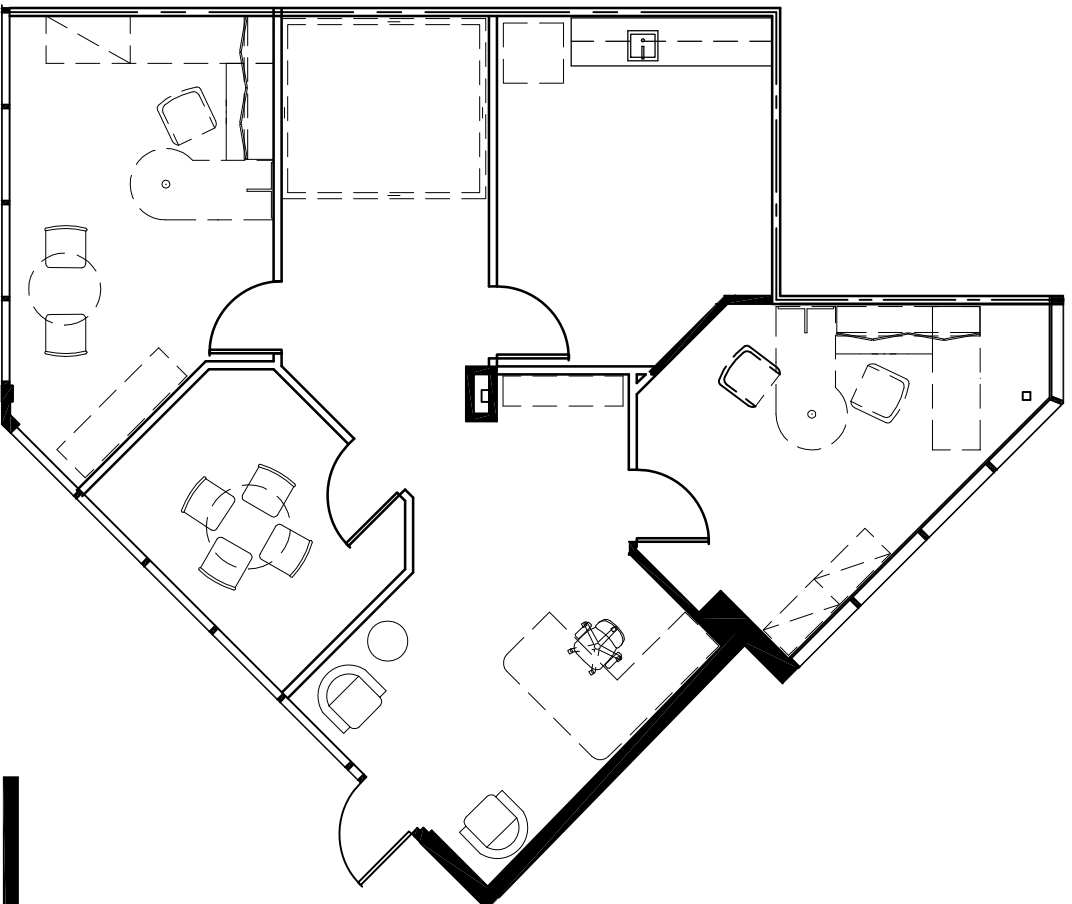

CONCEPTUAL

CENTER PLAZA - SUITE 275  
2333 SAN RAMON VALLEY BLVD  
SAN RAMON, CA.  
1,157 R.S.F.  
SCALE: 1/8" = 1'-0"

SH

SLEEPY HOLLOW

INVESTMENT COMPANY

18 CROW CANYON COURT  
SAN RAMON, CA. 94583  
PHONE (925) 837-0111 FAX (925) 837-0160