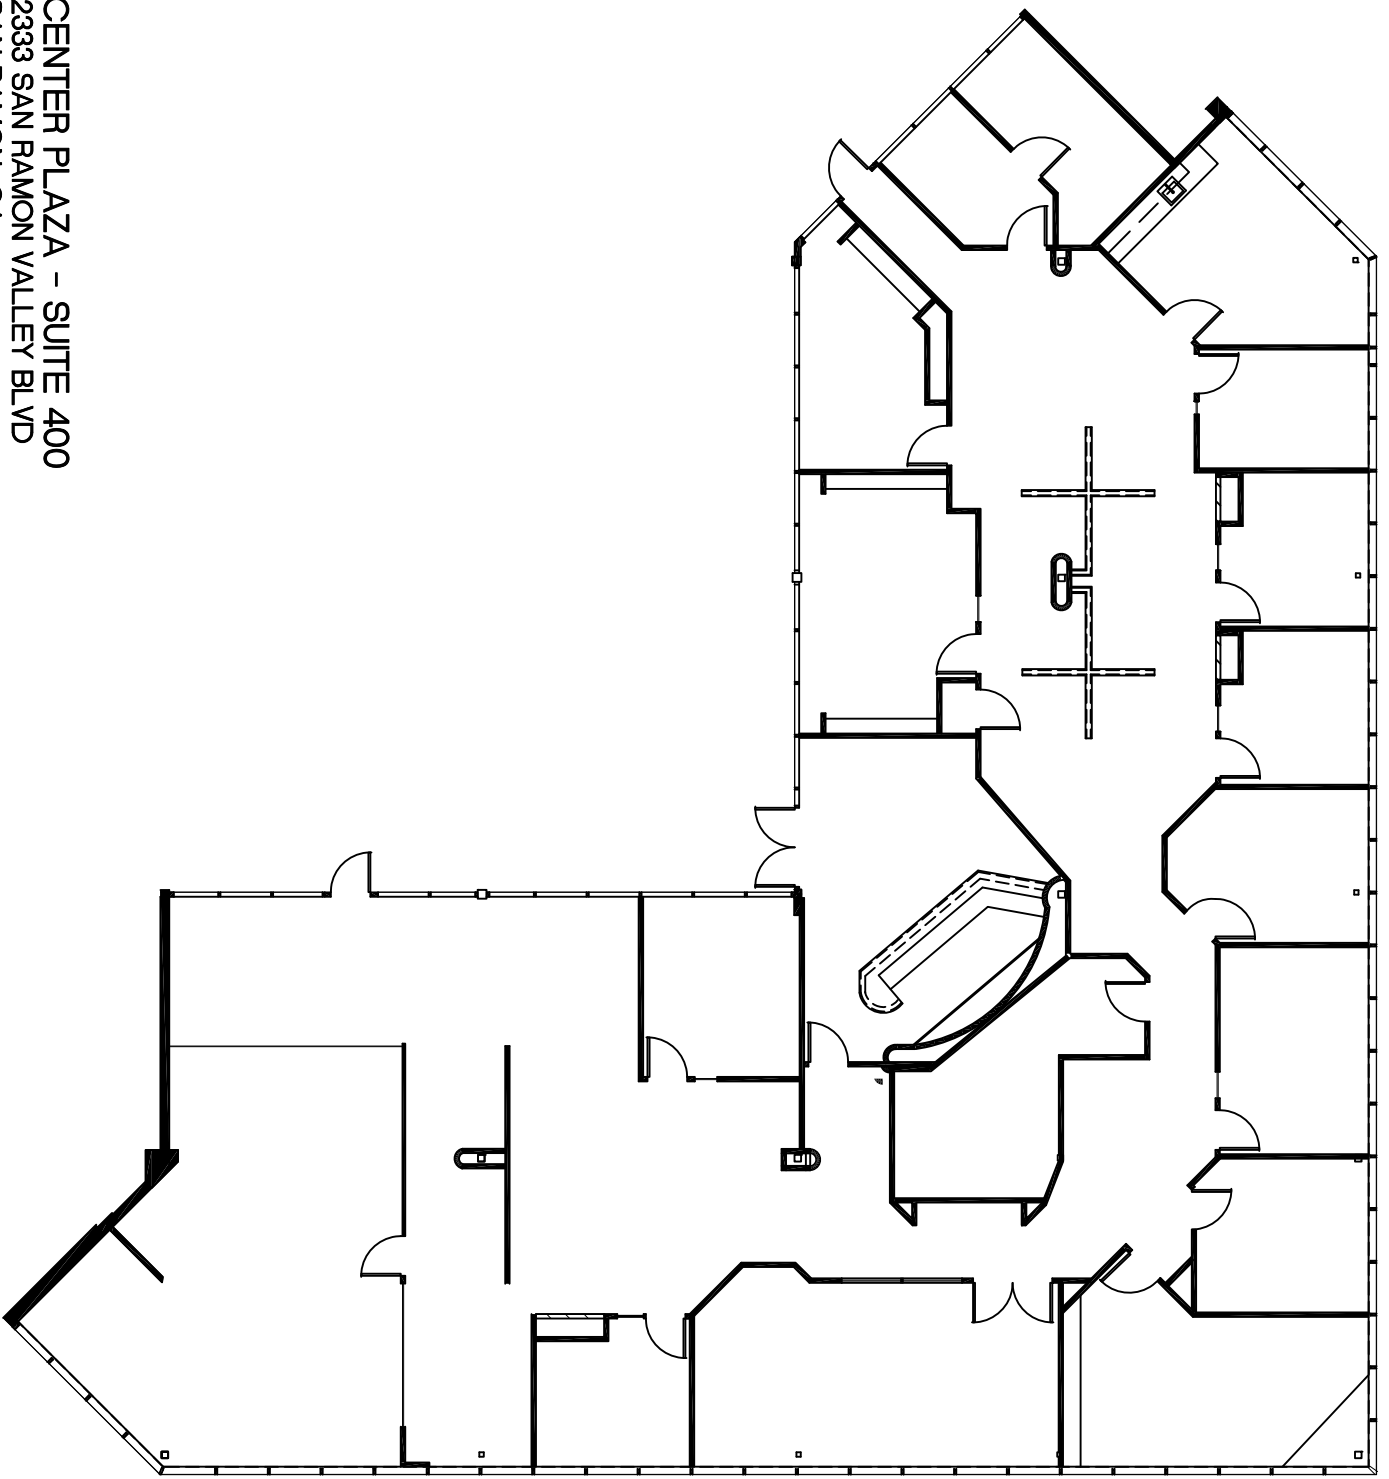

CENTER PLAZA - SUITE 400
2333 SAN RAMON VALLEY BLVD
SAN RAMON, CA.

SH

SLEEPY HOLLOW

INVESTMENT COMPANY

18 CROW CANYON COURT
SAN RAMON, CA. 94583
PHONE (925) 837-0111 FAX (925) 837-0160