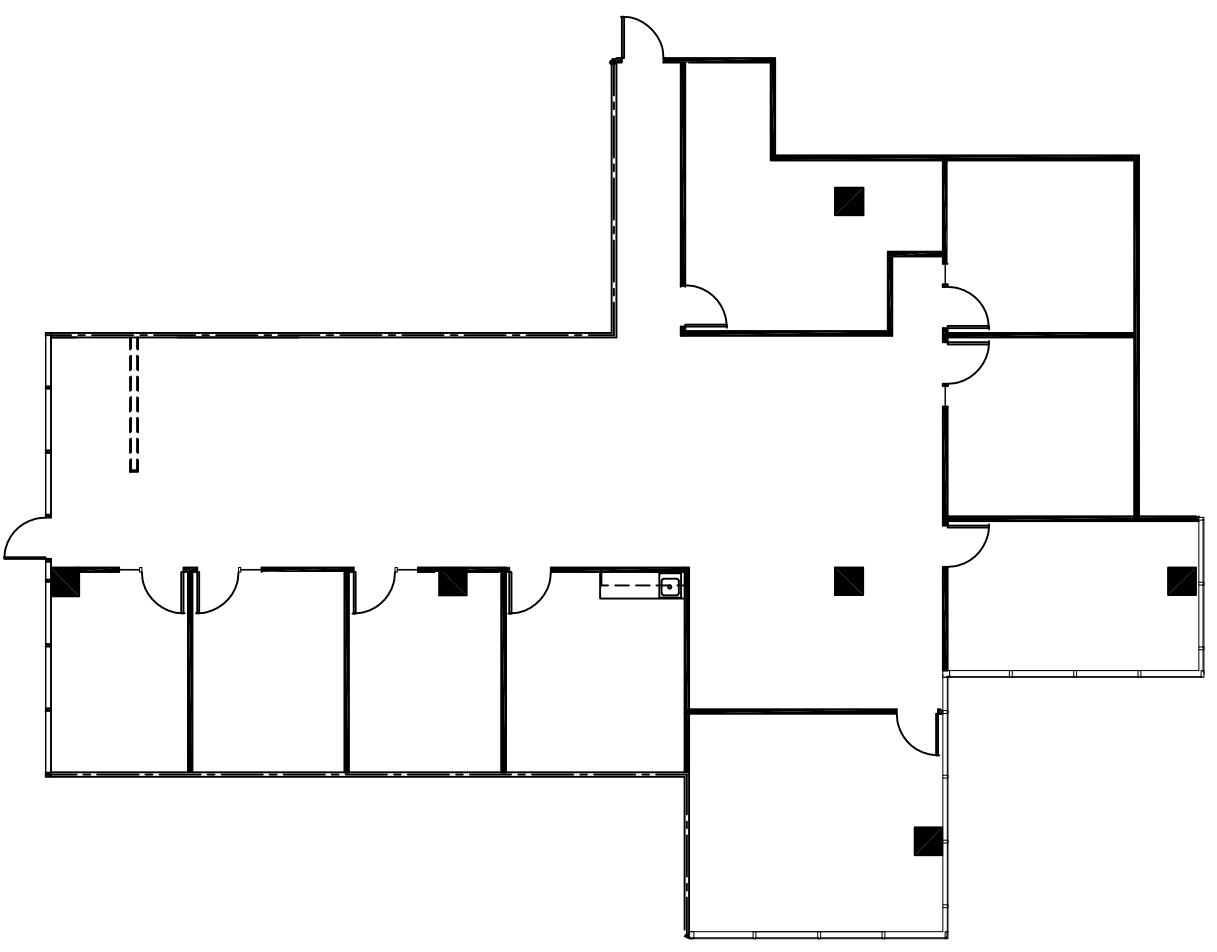

RIVIERA PLAZA
1600 RIVIERA AVENUE
WALNUT CREEK, CA
3,643 R.S.F.

RIVIERA PLAZA - STE 145

SH
SLEEPY HOLLOW
INVESTMENT COMPANY
2300 CONTRA COSTA BLVD
PLEASANT HILL, CA 94523
PHONE (925) 685-2600 FAX (925) 685-2764