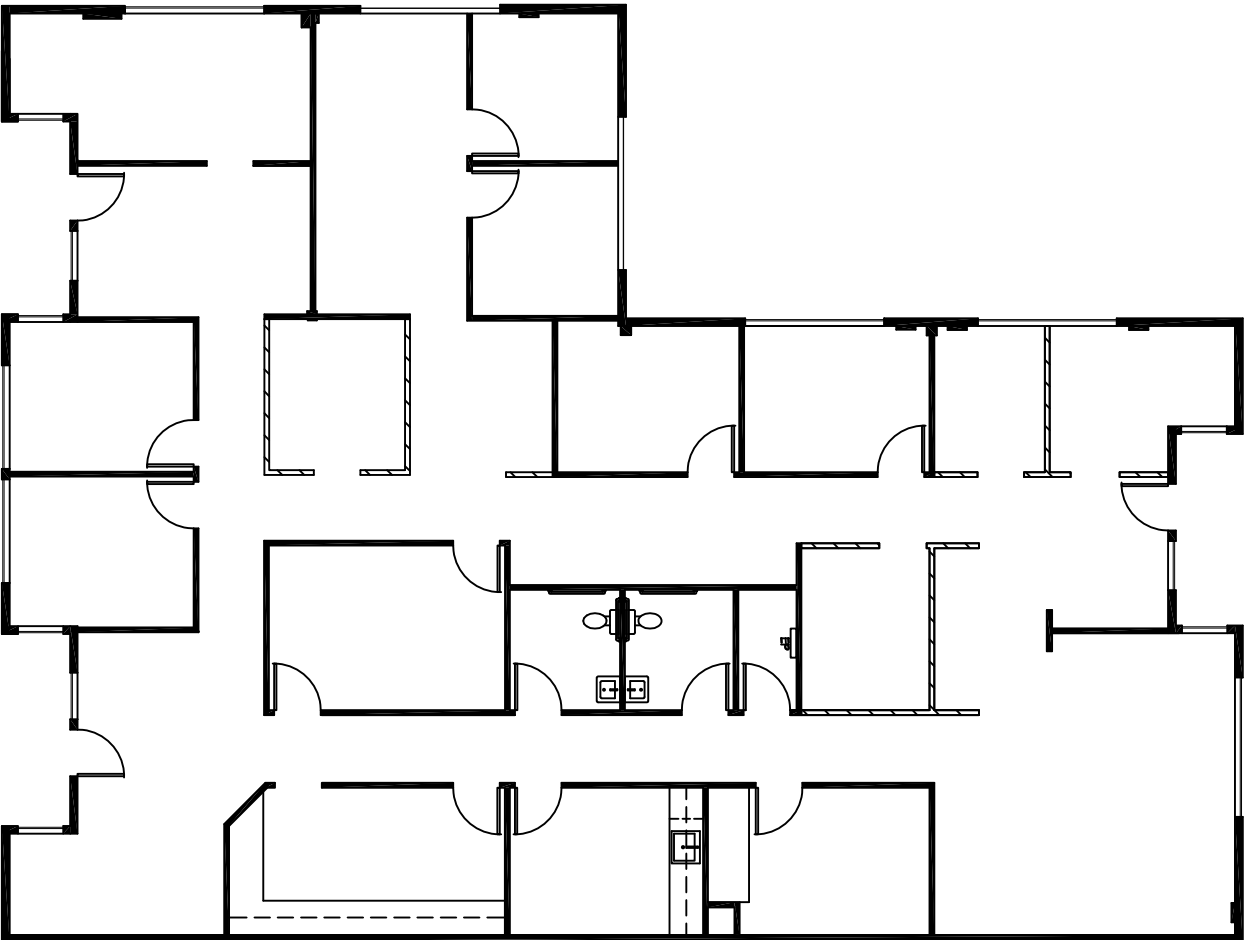

6475 SIERRA LANE
DUBLIN, CA
4,101 R.S.F.

SH

SLEEPY HOLLOW

INVESTMENT COMPANY

18 CROW CANYON COURT
SAN RAMON, CA, 94583
PHONE (925) 837-0111 FAX (925) 837-0160